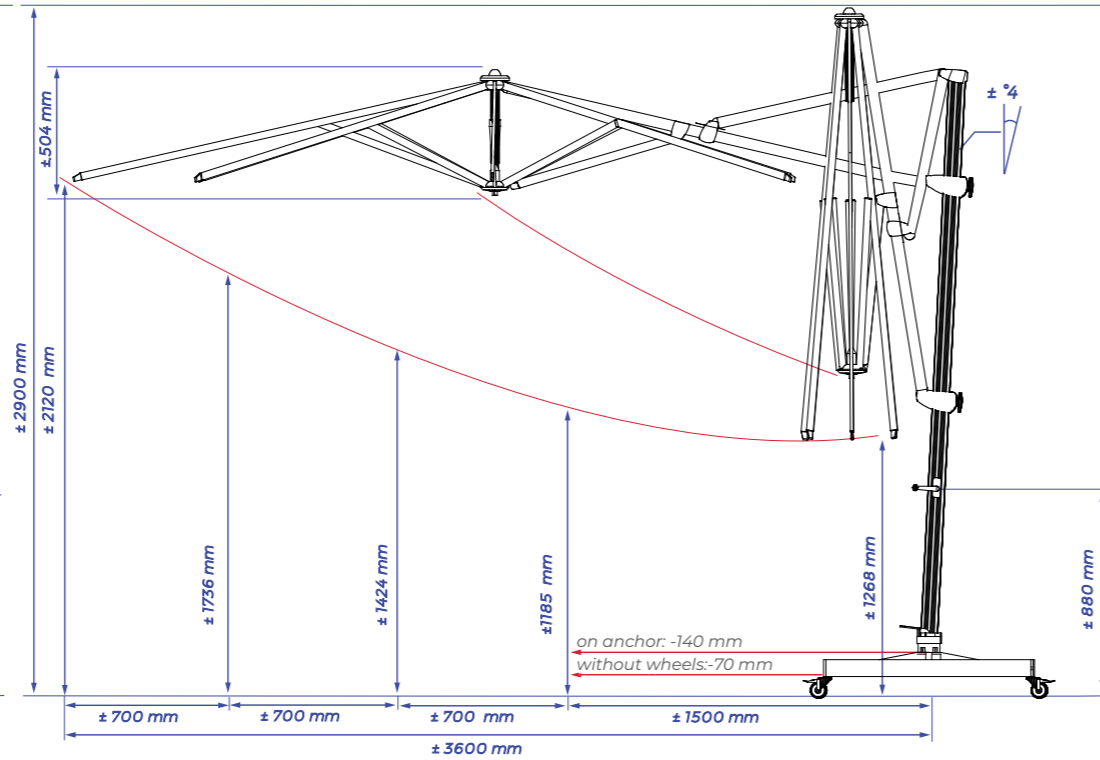

### WIND VENTILATION ROOF

You'll always stay cool under the Solero Laterna. The square version is outfitted with a special wind ventilation roof. The round version has a wind catcher as well, but this isn't lifted up as high from an esthetical point of view. On (too) hot days the canvas also releases heat instead of capturing it under the parasol. On top of that, this helps the parasol gain stability. When wind flows under the parasol it'll easily be released.

### 3x3 METER

### Ø3.5 METER

### TIMELESS FRAME COLOR

VIDEO

Specifications	
Free protectioncover	yes
Cantilever sunshade	yes
Central pole	no
Telescopic system	no
Light included	yes
Fade-resistant cloth	yes
Pole in two parts	no
Tiltable	yes
With rotating device 360°	yes
Side inclination	no
Valance (without add. costs)	no
Operating system	Winch
Weight cloth per m²	300 grams
Integrated rib ends	yes
Number of ribs	8
Closes over the table	no
Pole diameter	80 mm