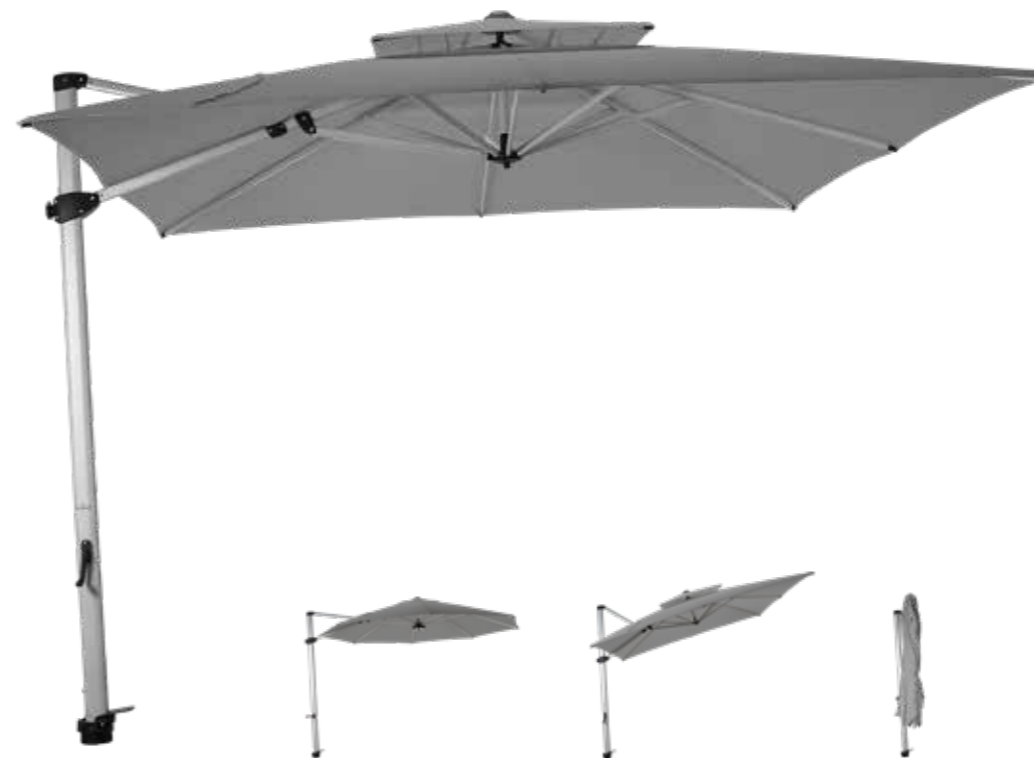

## SOLERO® LATERNA PRO

Lounging, reading and relaxing on your terrace? Or enjoying those nice summer days with friends and family? The Laterna will bring your holiday to your own garden.

By using exclusively high quality materials we promise you'll enjoy your luxurious floating parasol for years to come. Due to its generous sizes (**300x300 cm or Ø 350 cm**) this parasol turns any outdoor area into a welcoming space for large and small groups. Despite its size, it's easy to handle and can be moved into any position with the one smooth move. Would you prefer not to have an unsightly pedestal or heavy tiles on your patio? This parasol can be anchored into the ground quickly and aesthetically.

### ALWAYS UNDER TENSION

The Laterna is delivered with a silver frame and comes with a complimentary protective cover. You'll also receive a wireless, rechargeable free lighting! The Laterna parasol cloth is kept tight in a beautiful way by its integrated rib ends.

### FOLLOW YOUR INTUITION

With this luxurious floating parasol you'll get the maximum ease of use in your garden. The parasol has an intuitive control rod that allows effortless opening, closing and tilting. You can also rotate the parasol 360 degrees.

### WIND VENTILATION ROOF

You'll always stay cool under the Solero Laterna. The square version is outfitted with a special wind ventilation roof. The round version has a wind catcher as well, but this isn't lifted up as high from an esthetical point of view. On (too) hot days the canvas also releases heat instead of capturing it under the parasol. On top of that, this helps the parasol gain stability. When wind flows under the parasol it'll easily be released.