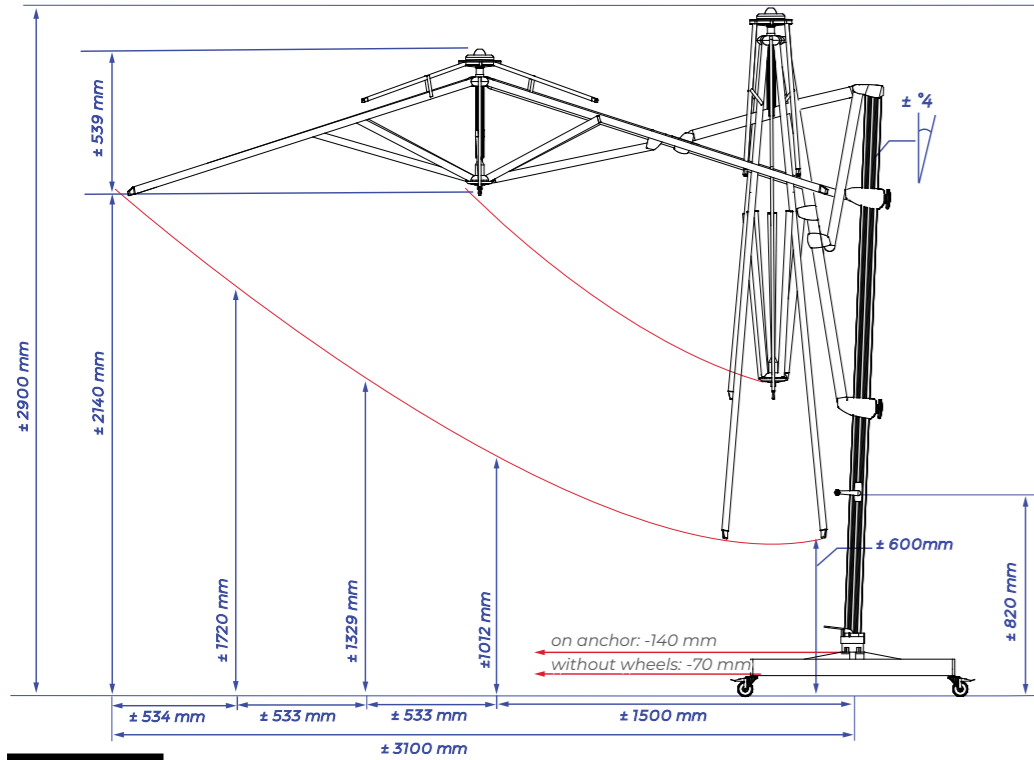

### WIND VENTILATION ROOF

You'll always stay cool under the Solero Laterna. The square version is outfitted with a special wind ventilation roof. The round version has a wind catcher as well, but this isn't lifted up as high from an esthetical point of view. On (too) hot days the canvas also releases heat instead of capturing it under the parasol. On top of that, this helps the parasol gain stability. When wind flows under the parasol it'll easily be released.

### 3x3 METER

### Ø3.5 METER

### TIMELESS FRAME COLOR

VIDEO

Specifications	
Free protectioncover	yes
Cantilever sunshade	yes
Central pole	no
Telescopic system	no
Light included	yes
Fade-resistant cloth	yes
Pole in two parts	no
Tiltable	yes
With rotating device 360°	yes
Side inclination	no
Valance (without add. costs)	no
Operating system	Winch
Weight cloth per m²	300 grams
Integrated rib ends	yes
Number of ribs	8
Closes over the table	no
Pole diameter	80 mm