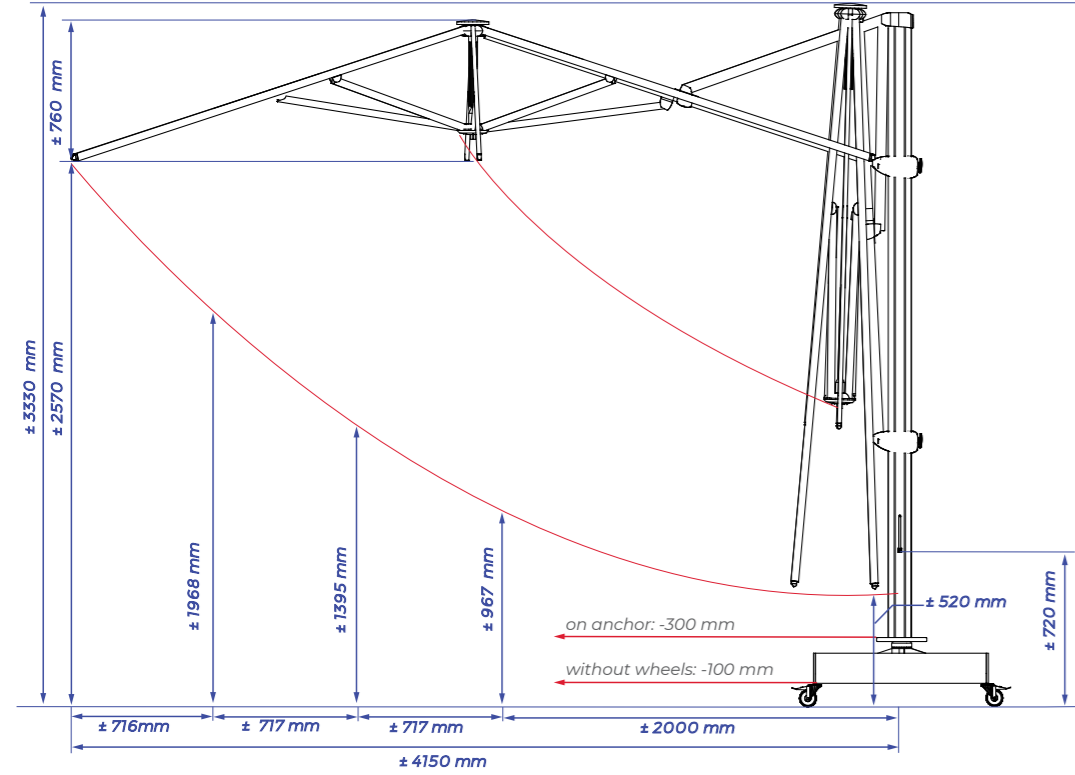

4x4 METER

4x3 METER

CHOOSE FROM 4 CLOTH COLOURS

SPECIFICATIONS & PRICES

DELIVERY FROM STOCK*

Item number	Description	Price in € excl. VAT	Price in € incl. VAT
842.33.colour	Palestro Pro 300x400 cm	1528,10	1849,00
842.83.colour	Palestro Pro 400x400 cm	1569,42	1899,00
742.83.colour	Palestro Alu Wood 400x400 cm	1693,39	2049,00
542.85.99	Ground anchor Palestro Pro	164,46	199,00
842.84.99	Tile base Palestro Pro	321,49	389,00
742.84.99	Tile base Palestro black	321,49	389,00
535.24.84	Accento click-on light	Free with purchase	Free with purchase
835.75.994	Set of 4 castors 75 mm black	81,00	98,00
832.75.99	Cover plate slab base high silver grey	156,20	189,00
832.75.50	Cover plate slab base high black	156,20	189,00

Specifications	
Free protectioncover	yes
Cantilever sunshade	yes
Central pole	no
Telescopic system	no
Light included	yes
Fade-resistant cloth	yes
Pole in two parts	no
Tiltable	yes
With rotating device 360°	yes
Side inclination	no
Valance (without add. costs)	no
Operating system	winch
Weight cloth per m²	300 grams
Integrated rib ends	yes
Number of ribs	8
Closes over the table	no
Pole diameter	115 mm

TIMELESS FRAME COLOR

Lighting and heating can be found on pages 68-73
Images of feet and anchors can be found on pages 82-83

VIDEO