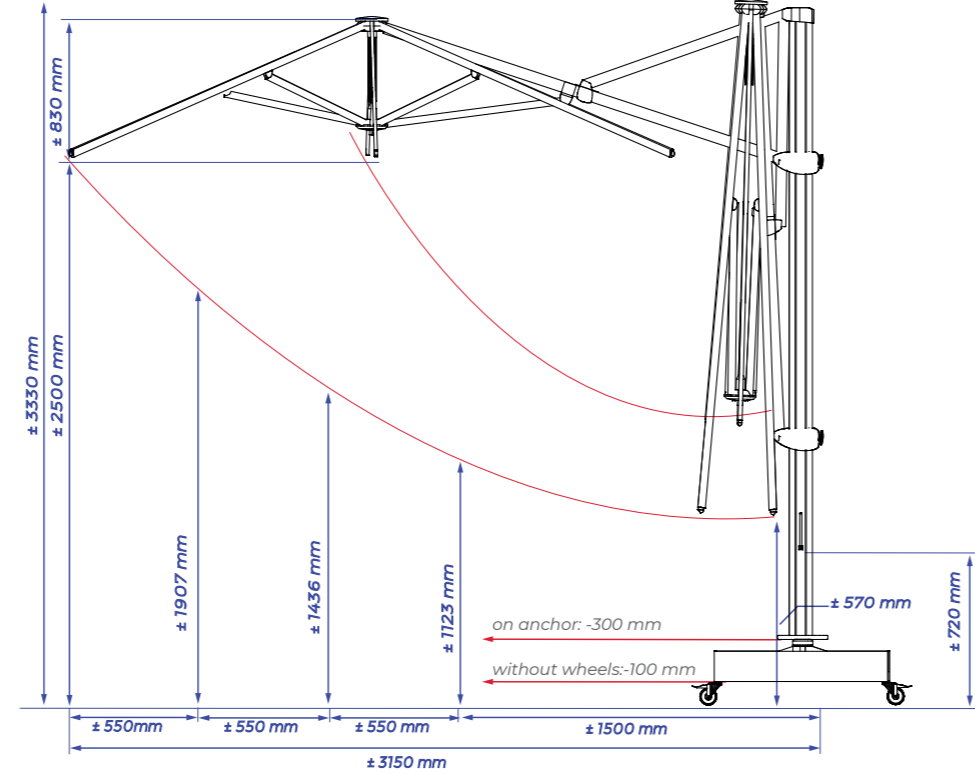

Palestro is available in **300x400 cm** and **400x400 cm**. take into account that the mast of the Palestro is on the largest side with the 300x400 cm version!

ROBUST DESIGN

A sleek design that fits in every garden. The large 400 x 400 cm or 300x400 cm cloth ensures that everybody finds its favorite place in the shadow. Its robust design ensures it can stand a rough handling and the fade resistant cloth that looks brand new for years. The Palestro is an add-on for the entire family, that quickly becomes a part of your outside.

FLEXIBLE AND COMPLIANT

The Palestro proves that being big and beautiful doesn't have to be hard. With the nifty rotating mechanism and supple winch you'll turn and tilt this parasol easily in any direction. That way you'll easily enjoy all of its qualities.

4x4 METER

4x3 METER

CHOOSE FROM 4 CLOTH COLOURS

SPECIFICATIONS & PRICES

DELIVERY FROM STOCK*

Item number	Description	Price in € excl. VAT	Price in € incl. VAT
842.33.colour	Palestro Pro 300x400 cm	1528,10	1849,00
842.83.colour	Palestro Pro 400x400 cm	1569,42	1899,00
742.83.colour	Palestro Alu Wood 400x400 cm	1693,39	2049,00
542.85.99	Ground anchor Palestro Pro	164,46	199,00
842.84.99	Tile base Palestro Pro	321,49	389,00
742.84.99	Tile base Palestro black	321,49	389,00
535.24.84	Accento click-on light	Free with purchase	Free with purchase
835.75.994	Set of 4 castors 75 mm black	81,00	98,00
832.75.99	Cover plate slab base high silver grey	156,20	189,00
832.75.50	Cover plate slab base high black	156,20	189,00

Specifications	
Free protectioncover	yes
Cantilever sunshade	yes
Central pole	no
Telescopic system	no
Light included	yes
Fade-resistant cloth	yes
Pole in two parts	no
Tiltable	yes
With rotating device 360°	yes
Side inclination	no
Valance (without add. costs)	no
Operating system	winch
Weight cloth per m²	300 grams
Integrated rib ends	yes
Number of ribs	8
Closes over the table	no
Pole diameter	115 mm