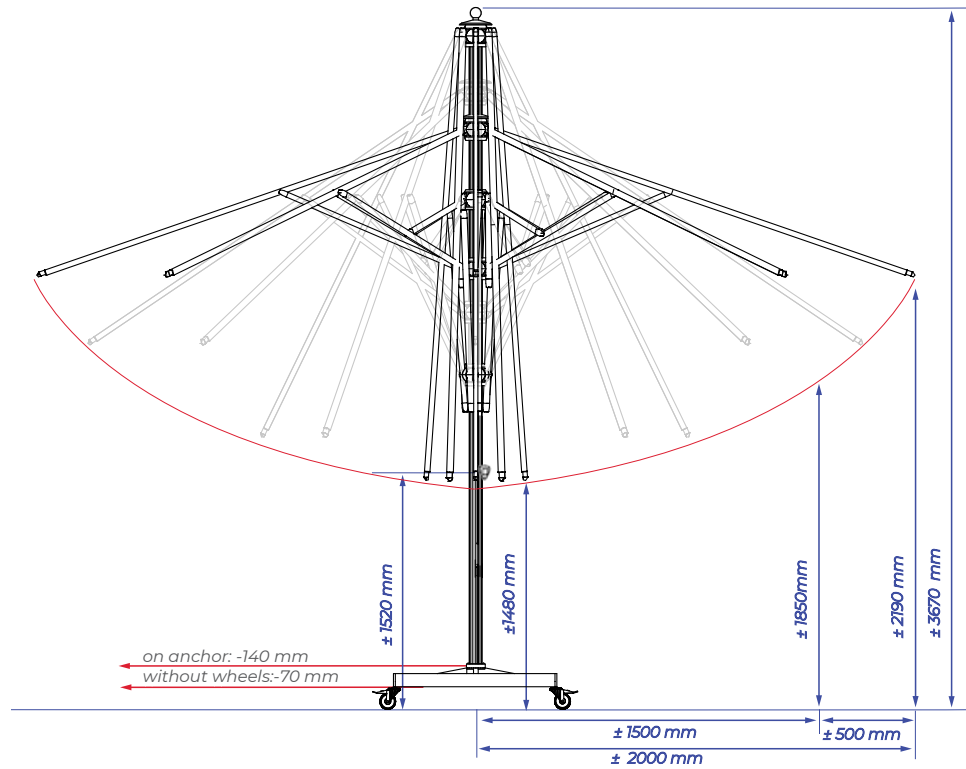

3.3x3.3 METER

CHOOSE FROM 4 CLOTH COLOURS

Ø4 METER

SPECIFICATIONS & PRICES

DELIVERY FROM STOCK*

Item number	Description	Price in € excl. VAT	Price in € incl. VAT
833.33.colour	Presto Pro 330x330 cm	643.80	779,00
833.40.colour	Presto Pro ø 400 cm	643.80	779,00
833.51.70	Tile base Presto Pro	180.99	219,00
835.75.994	Set of 4 castors 75 mm black	81,00	98,00
533.50.70	Ground anchor Presto Pro	144.63	175,00
535.30.90	Granite base 90 kg	454.55	550,00
535.31.90	4x wheels for granite base 90 kg	52,89	64,00
832.50.99	Cover plate slab base low silver grey	156.20	189,00

LLighting and heating can be found on pages 68-73
Images of feet and anchors can be found on pages 82-83

TIMELESS FRAME COLOR

VIDEO

Specifications	
Free protectioncover	yes
Cantilever sunshade	no
Central pole	yes
Telescopic system	yes
Light included	no
Fade-resistant cloth	yes
Pole in two parts	yes
Tiltable	no
With rotating device 360°	no
Side inclination	no
Valance (without add. costs)	no
Operating system	easy turn
Weight cloth per m ²	300 grams
Integrated rib ends	yes
Number of ribs	8
Closes over the table	yes
Pole diameter	63 mm