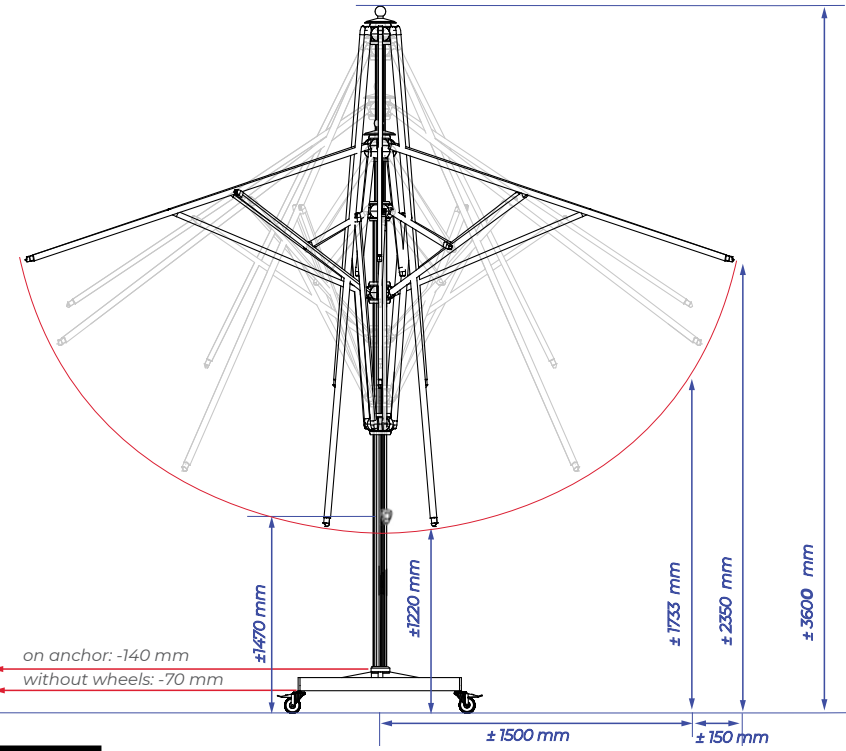

CHILD'S PLAY

With the easyturn knob you'll really open the parasol in just 2 seconds. Closing it is almost automatic. As soon as you turn the knob back, the Presto parasol will slide into the closed position. The Solero Presto is delivered with a robust mast of 63mm with a chic silver gray finish.

3.3x3.3 METER

CHOOSE FROM 4 CLOTH COLOURS

Ø4 METER

SPECIFICATIONS & PRICES

DELIVERY FROM STOCK*

Item number	Description	Price in € excl. VAT	Price in € incl. VAT
833.33.colour	Presto Pro 330x330 cm	643.80	779,00
833.40.colour	Presto Pro ø 400 cm	643.80	779,00
833.51.70	Tile base Presto Pro	180.99	219,00
835.75.994	Set of 4 castors 75 mm black	81,00	98,00
533.50.70	Ground anchor Presto Pro	144.63	175,00
535.30.90	Granite base 90 kg	454.55	550,00
535.31.90	4x wheels for granite base 90 kg	52,89	64,00
832.50.99	Cover plate slab base low silver grey	156.20	189,00

LLighting and heating can be found on pages 68-73
Images of feet and anchors can be found on pages 82-83

TIMELESS FRAME COLOR

VIDEO

Specifications	
Free protectioncover	yes
Cantilever sunshade	no
Central pole	yes
Telescopic system	yes
Light included	no
Fade-resistant cloth	yes
Pole in two parts	yes
Tiltable	no
With rotating device 360°	no
Side inclination	no
Valance (without add. costs)	no
Operating system	easy turn
Weight cloth per m ²	300 grams
Integrated rib ends	yes
Number of ribs	8
Closes over the table	yes
Pole diameter	63 mm