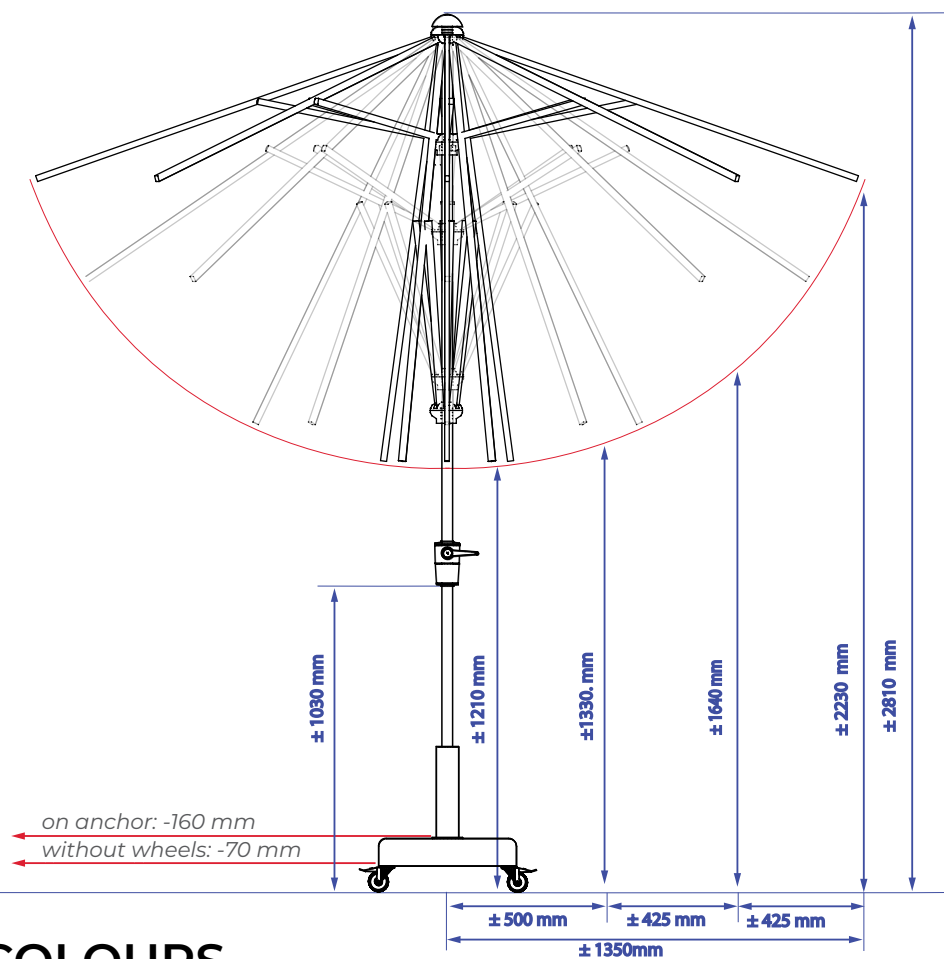

SOLERO® TEATRO PRO

The Teatro parasol is the smallest member of the Solero family. This garden parasol has a cloth **diameter of 270cm**. The parasol cloth is made of a solid, heavy quality and is guaranteed to be fade resistant. The parasol cloth is made of a solid, heavy quality and is guaranteed to be fade resistant. After a number of years your blue parasol will be, well, still blue!

Ø2.7 METER

CHOOSE FROM 6 CLOTH COLOURS

SPECIFICATIONS & PRICES

DELIVERY FROM STOCK*

Item number	Description	Price in € excl. VAT	Price in € incl. VAT	Specifications
828.30.colour	Teatro Pro Ø 270 cm	164,46	199,00	Free protectioncover yes
527.40.99	Fillable base Teatro Pro	53,72	65,00	Cantilever sunshade no
527.35.55	Ground anchor Teatro Pro	63,64	77,00	Central pole yes
535.30.35	Concrete base 35 kg	106,61	129,00	Telescopic system no
535.31.60	4x wheels for concrete base 35 kg	41,32	50,00	Light included no
535.30.45	Concrete base 45 kg	139,67	169,00	Fade-resistant cloth yes
535.55.00	Granite base 55 kg	289,26	350,00	Pole in two parts yes
535.30.10	Steel grass spike	65,29	79,00	Tiltable no
535.24.84	Accento click-on light	74,34	89,95	With rotating device 360° no

Lighting and heating can be found on pages 68-73
 Images of feet and anchors can be found on pages 82-83

TIMELESS FRAME COLOR

VIDEO

Free protectioncover	yes
Cantilever sunshade	no
Central pole	yes
Telescopic system	no
Light included	no
Fade-resistant cloth	yes
Pole in two parts	yes
Tiltable	no
With rotating device 360°	no
Side inclination	no
Valance (without add. costs)	no
Operating system	winch
Weight cloth per m²	300 grams
Integrated rib ends	no
Number of ribs	8
Closes over the table	yes
Pole diameter	38 mm